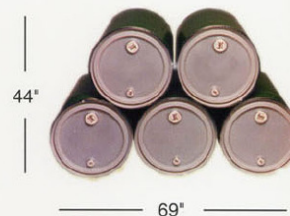

#### FASTER PRODUCTION

Because one SpaceKraft® IBC holds as much as 4 to 6 drums, there's only one container to haul to the production line for filling or emptying.

Customers can empty by draining from the side or pumping from the top.

#### FILLED STORAGE SAVINGS.

One filled SpaceKraft® IBC can be stored in 20% less space than drums needed to hold an equivalent amount of product. What's more, **these IBCs can be stacked up to four high.**